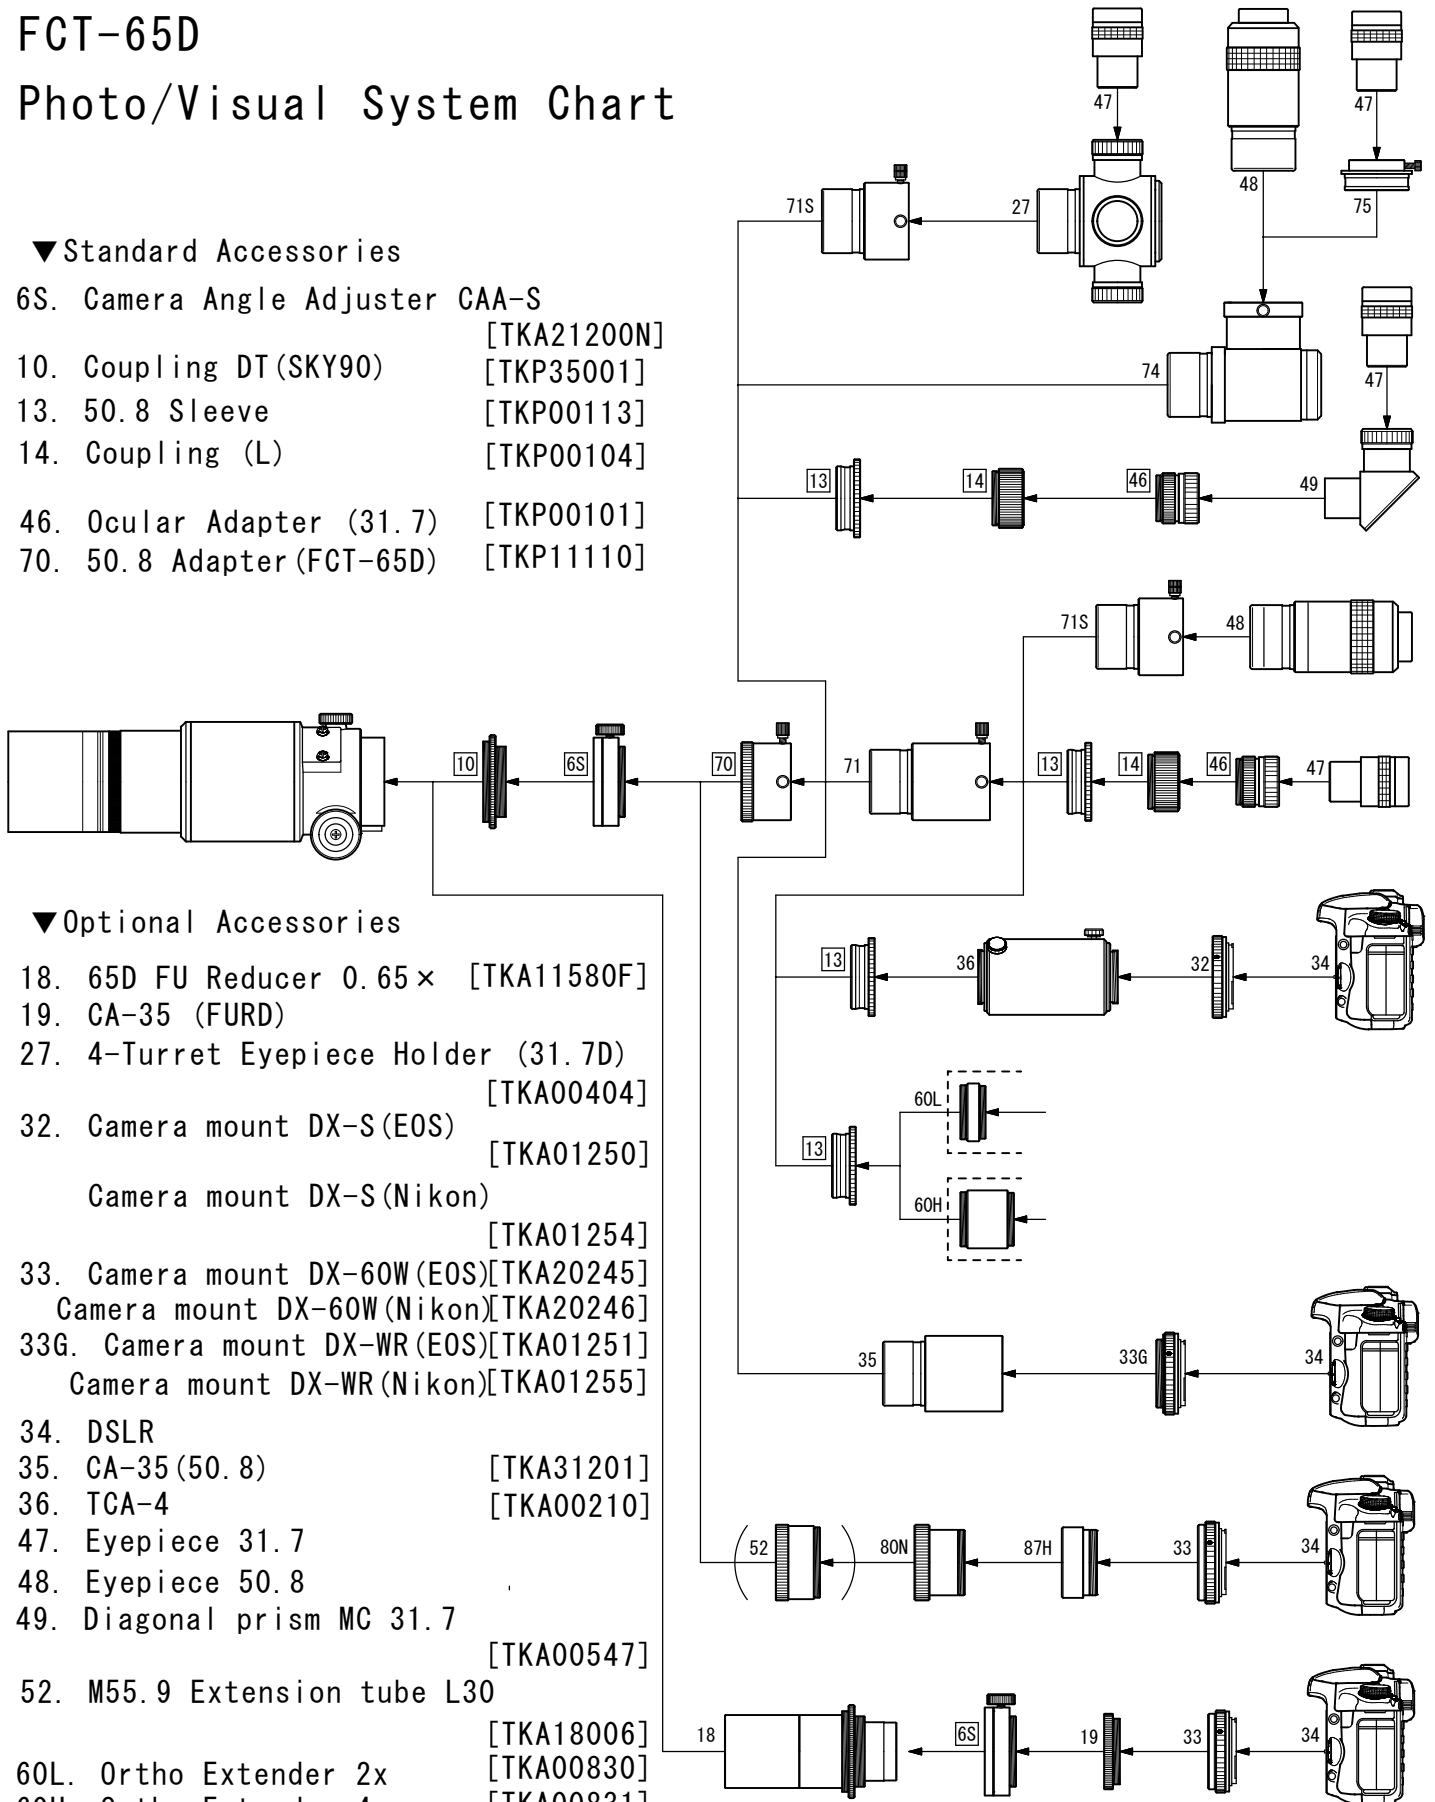

# FCT-65D

## Photo/Visual System Chart

### ▼Standard Accessories

- 6S. Camera Angle Adjuster CAA-S [TKA21200N]
- 10. Coupling DT (SKY90) [TKP35001]
- 13. 50.8 Sleeve [TKP00113]
- 14. Coupling (L) [TKP00104]
- 46. Ocular Adapter (31.7) [TKP00101]
- 70. 50.8 Adapter (FCT-65D) [TKP11110]

TAKAHASHI

Note; No.19 CA-35 FURD is an accessory for No.18 FU reducer 0.65x